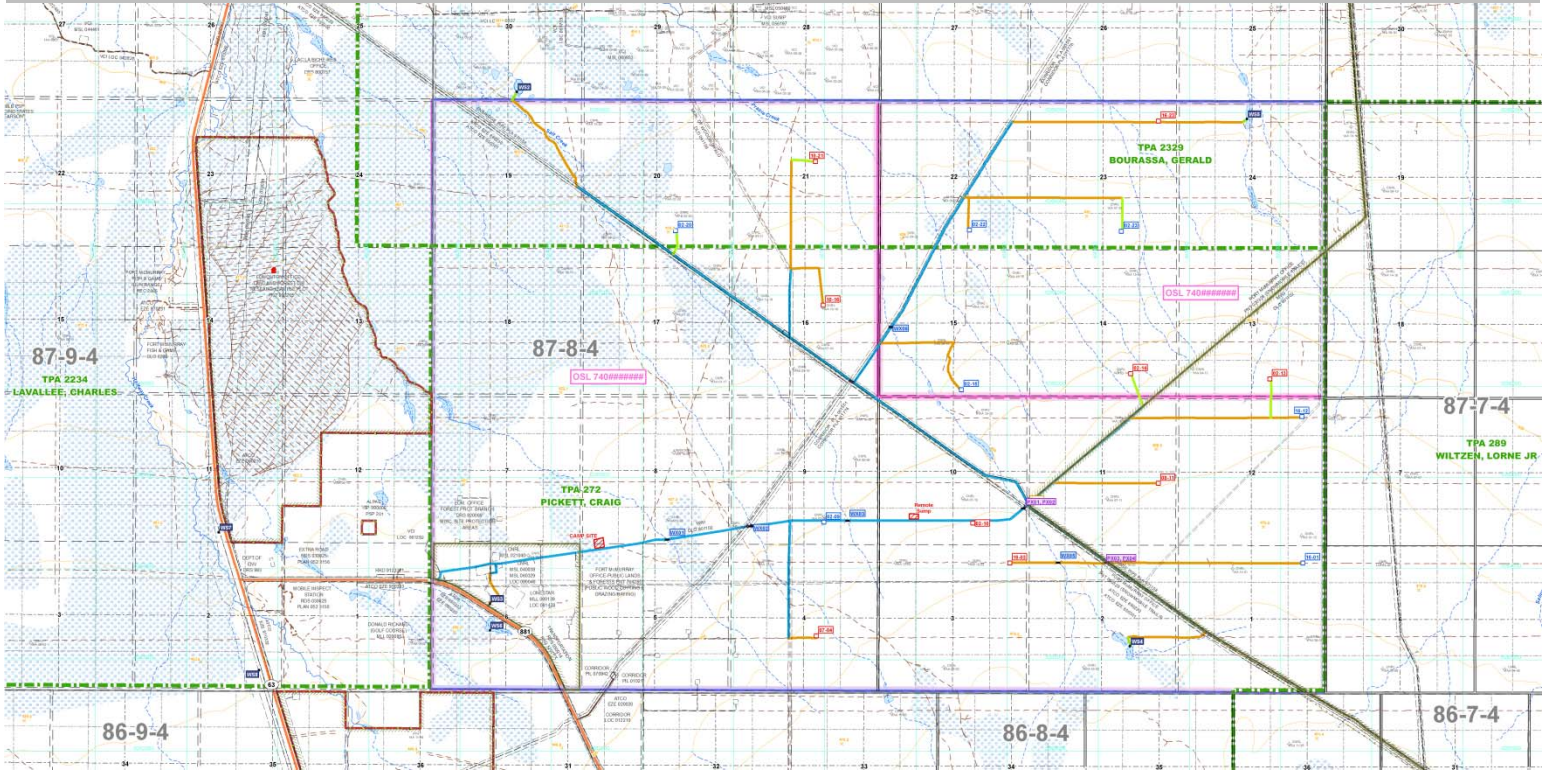

OIL SANDS EXPLORATION

KEY ATTRIBUTES

SAFETY

Mission's top priority is always the safety of people in and around our worksites

DESKTOP DESIGN

Utilizing applicable datasets Mission can customize your OSE program

OSE MAPPING

Custom mapping products for application, consultation and planning

FIELD SCOUTING & SURVEY

Field fit design OSE programs, survey dispositions and as-built disturbance

SENSIBLE SOLUTIONS THAT OPTIMIZE YOUR BUSINESS

Employing decades of combined Oil Sands Exploration (OSE) experience, Mission provides clients with personalized geomatics services to meet the needs of their project and satisfy regulatory requirements.